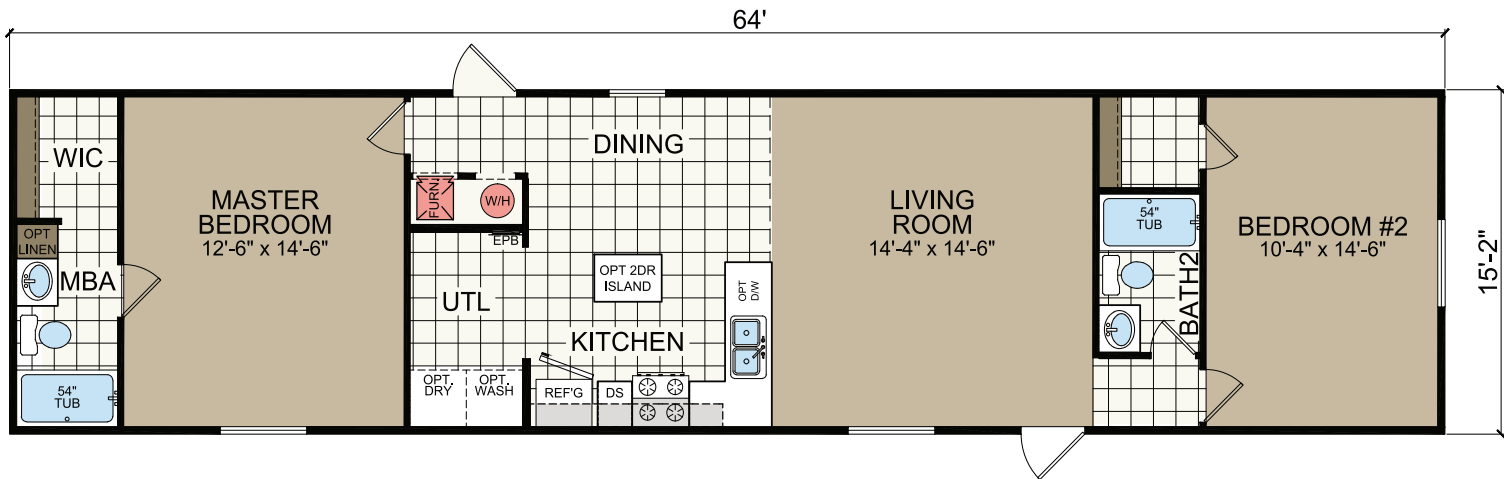

RM1664A - 2 Bed - 2 Bath - 970 sq ft. - 16' x 64'

Call today to schedule an appointment

855-550-6550